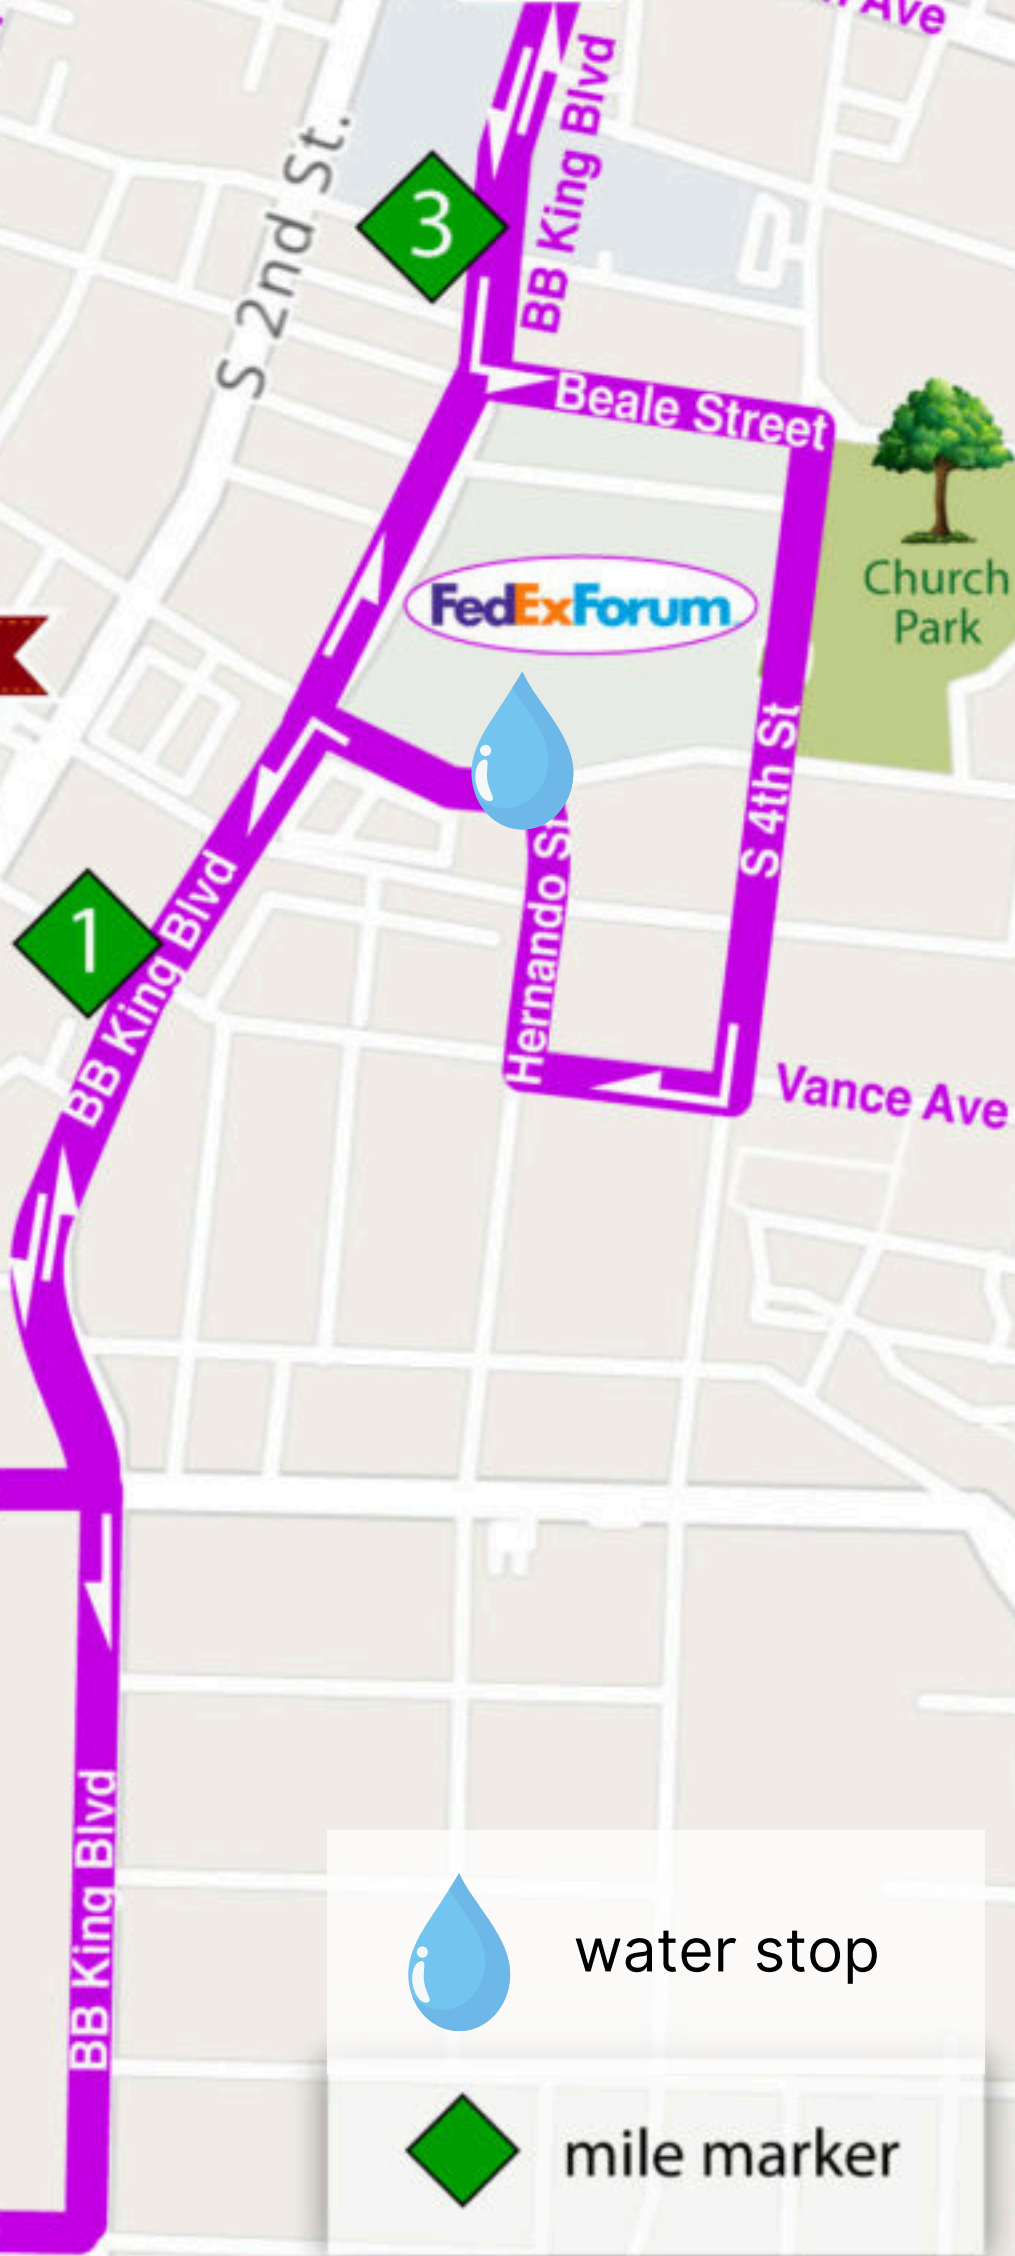

Mud Island
MISSISSIPPI RIVER

**START/
FINISH**
UNION &
BB KING

COURSE MAP

water stop

mile marker