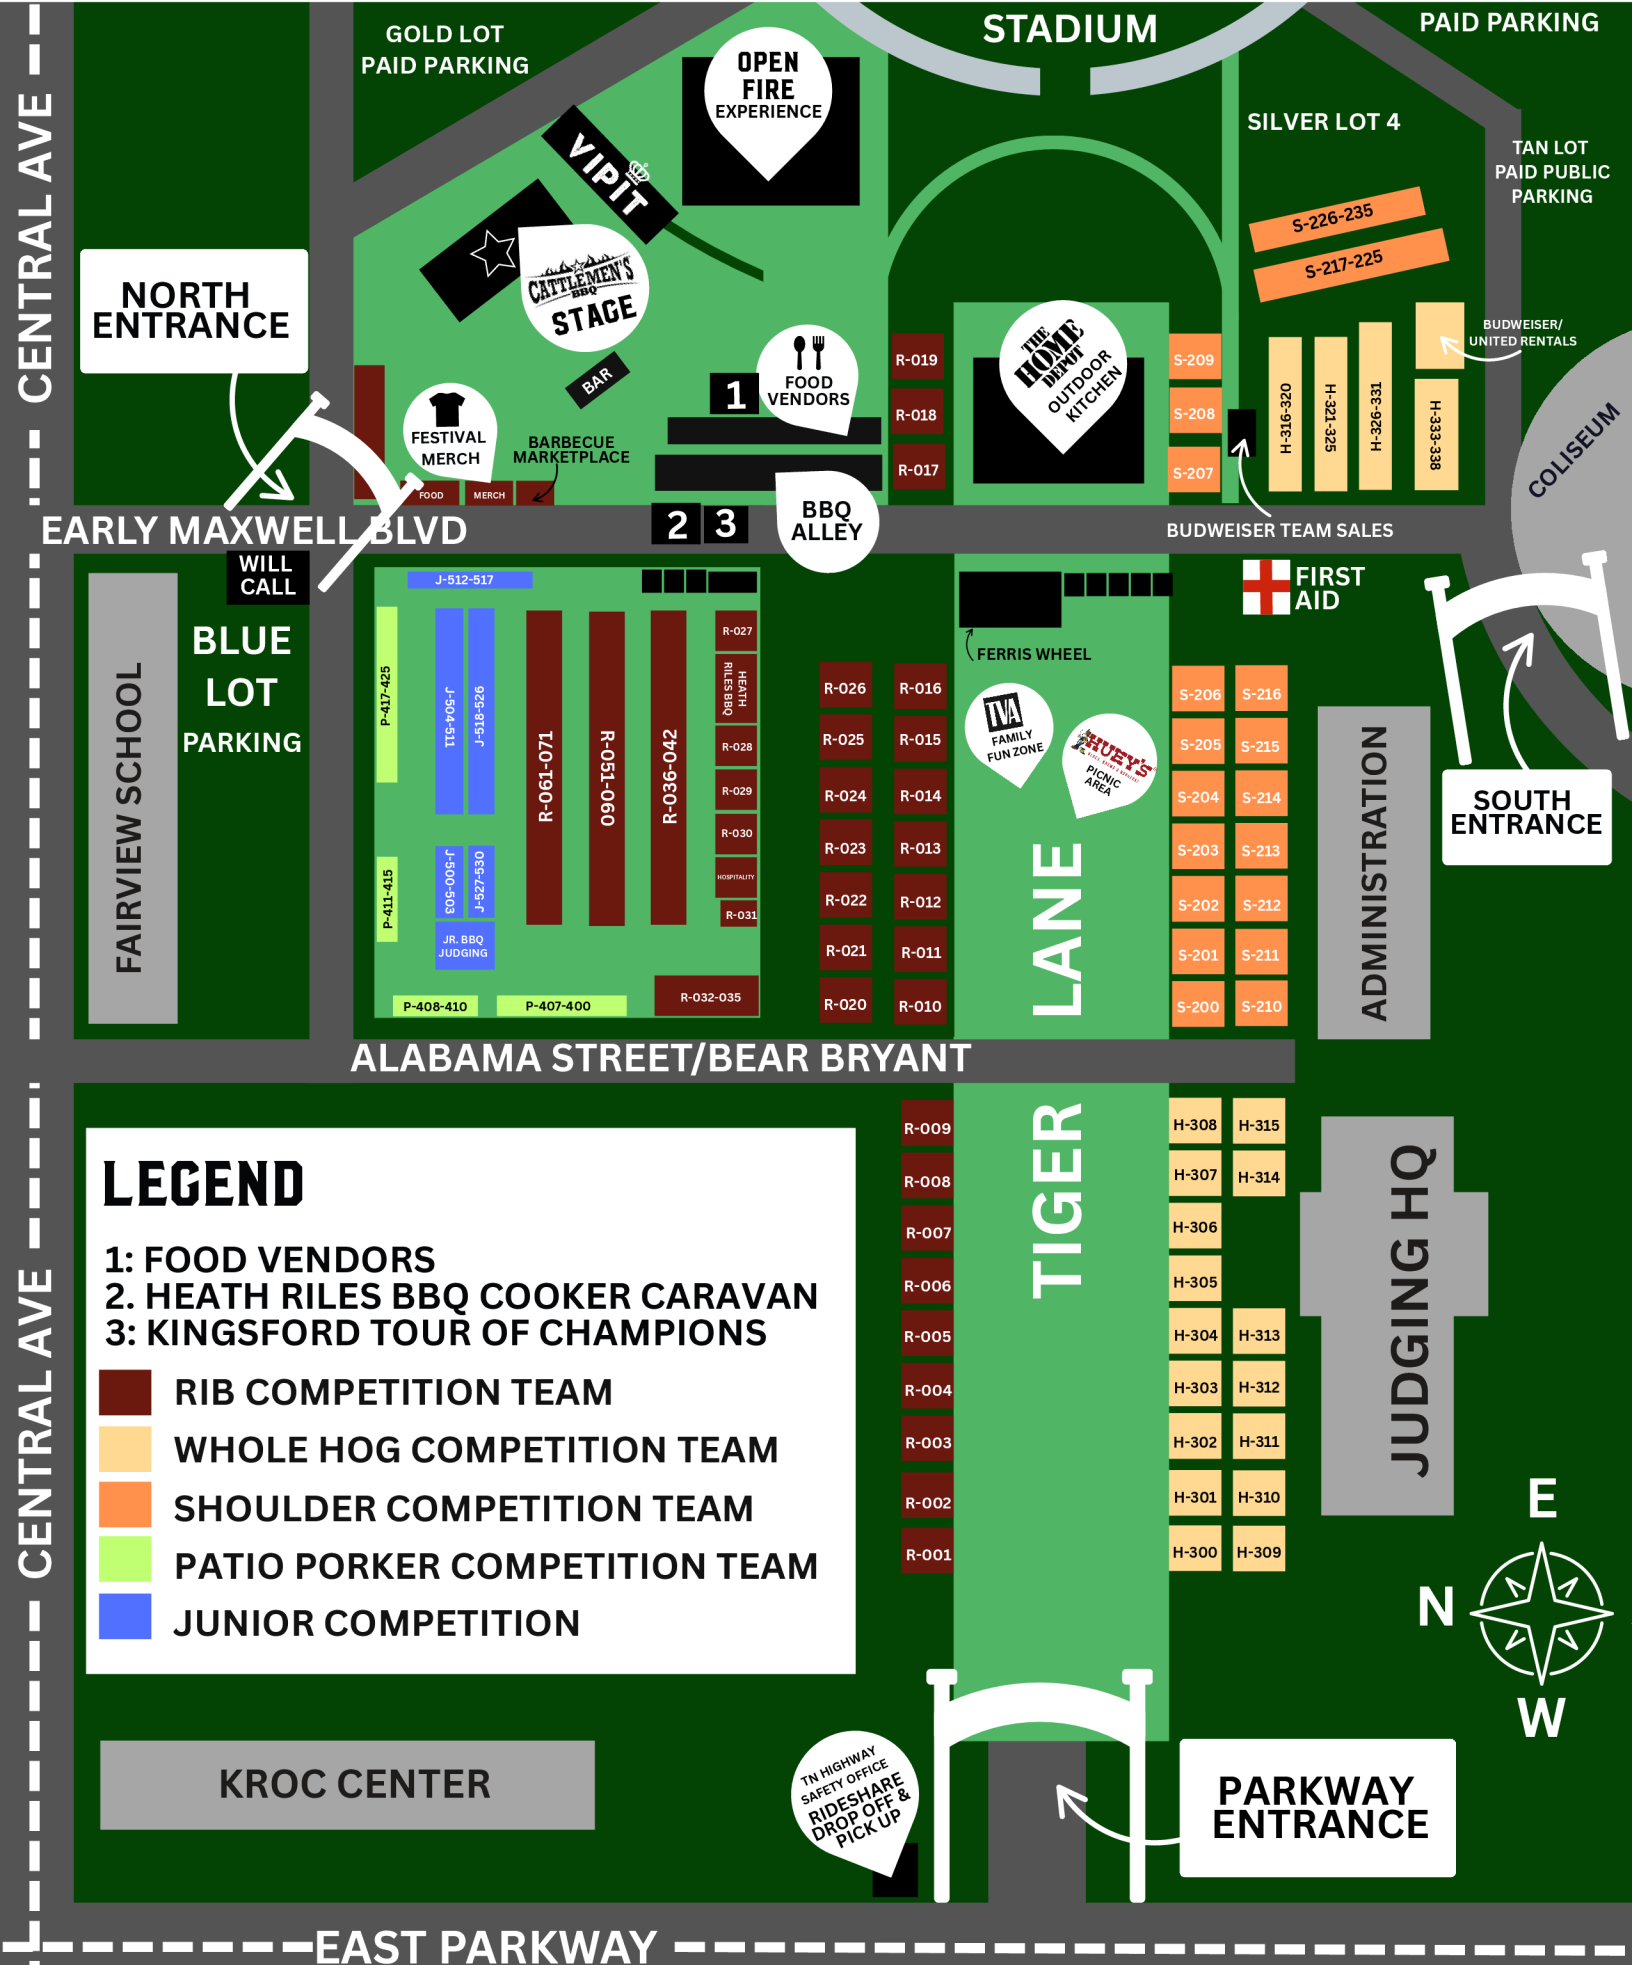

LIBERTY PARK MAP

LIBERTY PARK MAP

NORTH ENTRANCE

GOLD LOT PAID PARKING

STADIUM

PAID PARKING

SILVER LOT 4

TAN LOT PAID PUBLIC PARKING

FESTIVAL MERCH

BARBECUE MARKETPLACE

1

BBQ ALLEY

EARLY MAXWELL BLVD

2 3

BUDWEISER TEAM SALES

COLISEUM

WILL CALL

BLUE LOT PARKING

FIRST AID

SOUTH ENTRANCE

FAIRVIEW SCHOOL

J-512-517

P-417-425

T15-905-F

S-200

S-210

ADMINISTRATION

ALABAMA STREET/BEAR BRYANT

LANE

LEGEND

1: FOOD VENDORS
2: HEATH RILES BBQ COOKER CARAVAN
3: KINGSFORD TOUR OF CHAMPIONS

RIB COMPETITION TEAM